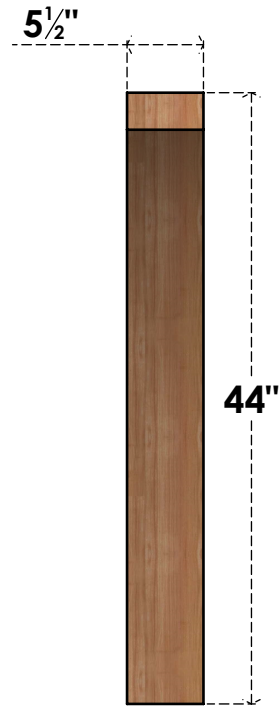

BRC06X44X44THR00SWR

5 1/2"W X 44"D X 44"H THORTON SMOOTH BRACE, WESTERN RED CEDAR

SIDE

FRONT

EKENA MILLWORK
 2300 WEST MAIN ST.
 CLARKSVILLE, TX 75426
 TOLL FREE: 866-607-0453
 WWW.EKENAMILLWORK.COM

NOTES

1. INSTALLATION TO BE COMPLETED IN ACCORDANCE WITH MANUFACTURER'S SPECIFICATIONS.
2. DRAWING MAY NOT BE TO SCALE
3. THIS DRAWING IS INTENDED FOR DESIGN AND PLANNING PURPOSES ONLY.
4. ALL INFORMATION CONTAINED HEREIN WAS CURRENT AT THE TIME OF DEVELOPMENT BUT MUST BE REVIEWED AND APPROVED BY THE PRODUCT MANUFACTURER TO BE CONSIDERED ACCURATE.
5. PRODUCTS ARE NOT KILN DRIED. THIS ITEM IS UNIQUE AND WILL CONTAIN THE NATURAL VARIATIONS THAT THE WOOD SPECIES OFFERS. THIS MAY RESULT IN VARIATIONS UP TO 1/4"