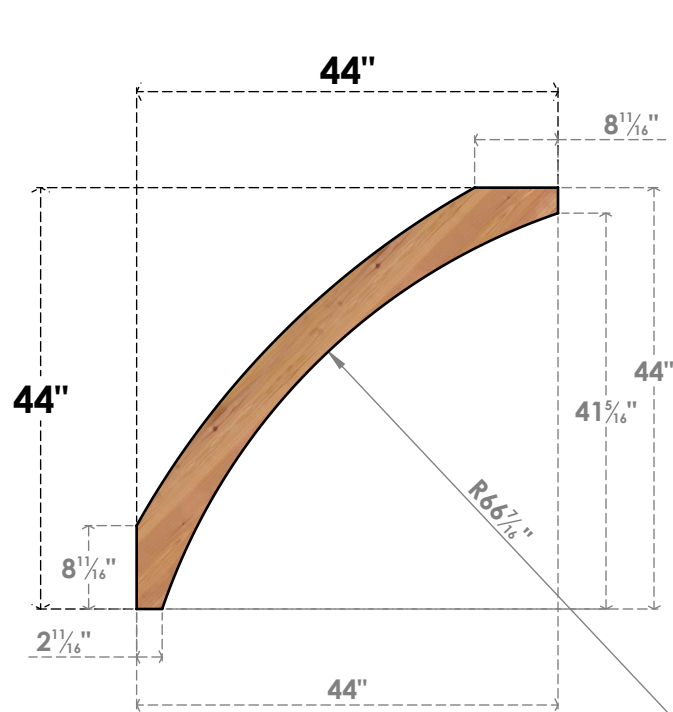

BRC06X44X44THR00SWR

5 1/2"W X 44"D X 44"H THORTON SMOOTH BRACE, WESTERN RED CEDAR

SIDE

FRONT

EKENA MILLWORK
 2300 WEST MAIN ST.
 CLARKSVILLE, TX 75426
 TOLL FREE: 866-607-0453
 WWW.EKENAMILLWORK.COM

NOTES

1. INSTALLATION TO BE COMPLETED IN ACCORDANCE WITH MANUFACTURER'S SPECIFICATIONS.
2. DRAWING MAY NOT BE TO SCALE
3. THIS DRAWING IS INTENDED FOR DESIGN AND PLANNING PURPOSES ONLY.
4. ALL INFORMATION CONTAINED HEREIN WAS CURRENT AT THE TIME OF DEVELOPMENT BUT MUST BE REVIEWED AND APPROVED BY THE PRODUCT MANUFACTURER TO BE CONSIDERED ACCURATE.
5. PRODUCTS ARE NOT KILN DRIED. THIS ITEM IS UNIQUE AND WILL CONTAIN THE NATURAL VARIATIONS THAT THE WOOD SPECIES OFFERS. THIS MAY RESULT IN VARIATIONS UP TO 1/4"